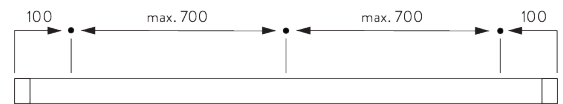

FITTING

A. FITTING INFORMATION

For detailed fitting information, visit the [Silent Gliss website](#).

Fixing points

Brackets (wall / ceiling)

Installation profile SG 10534 (wall / ceiling)

B. CEILING FITTING