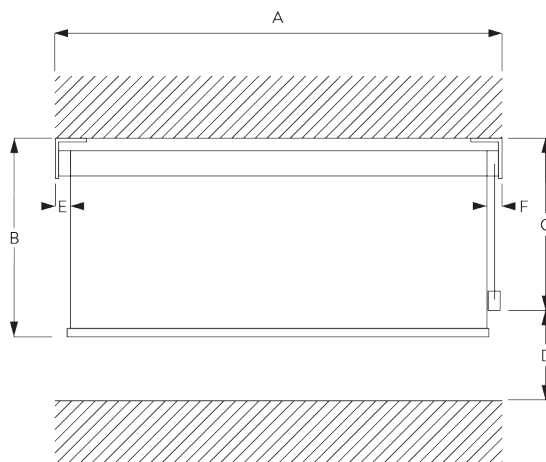

SYSTEM SPECIFICATIONS

A. SYSTEM DIMENSIONS

1.8 m

50 cm

2.8 m

5 m²

2.5 kg

Recommended width /
height ratio
max. 1:3

B. PROFILE

Profile information

SG 4227
Tube ø 32 mm

SG 10872
Bottom bar

SG 10534
Installation profile

C. HOW TO MEASURE

- A: System width
- B: System height
- C: Chain height
- D: Safety Retainer SG 10731 min. 150 cm above floor
- E: Light gap: 17 mm
- F: Light gap operation side: 17 mm

D. SPECIFICATION

TEXT

EN

Silent Gliss SG 4907 Chain Operated Roller Blind System. Roller blind system for blind applications up to 1.8 m wide. Supplied made to measure and complete comprising anodised aluminium barrel SG 4227. Fixed to wall / ceiling/inside recess with brackets SG 10873. Assembled with powder coated aluminium bottom weight bar SG 10872 in white / grey. Compliant to Child Safety legislation EN 13120. Fabric to be chosen from the Silent Gliss fabric range Basic Screen.