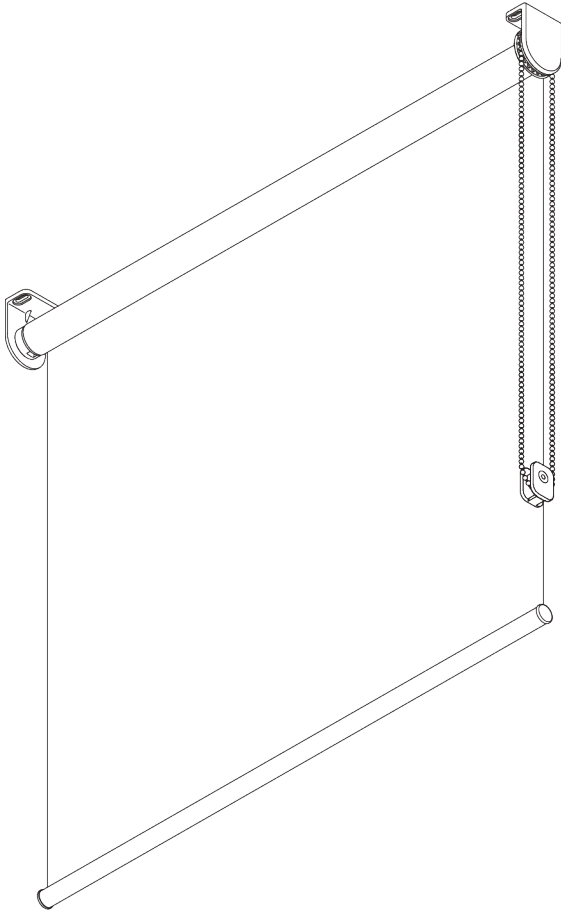

SG 4907

PRODUCT INFORMATION

- **Operation:** chain
- **Range:** S
- **Fitting:** ceiling, wall, recess
- **Colours:** white RAL 9016 or grey RAL 7035, special colours possible
- **Fabrics:** refer to Silent Gliss fabric collection

Features:

- Stainless steel bead chain
- Identical (left / right) metal click-in brackets
- Installation profile

```
<link href="moz-extension://b4f855fb-bf5a-426f-bf38-a92690296a64/skin/s3gt_tooltip_mini.css" rel="stylesheet" type="text/css" /><style media="print" type="text/css">#s3gt_translate_tooltip_mini { display: none !important; }</style>
```

SYSTEM SPECIFICATIONS

A. SYSTEM DIMENSIONS

1.8 m

50 cm

2.8 m

5 m²

2.5 kg

Recommended width /
height ratio
max. 1:3

B. PROFILE

Profile information

SG 4227
Tube ø 32 mm

SG 10872
Bottom bar

SG 10534
Installation profile

C. HOW TO MEASURE

- A: System width
- B: System height
- C: Chain height
- D: Safety Retainer SG 10731 min. 150 cm above floor
- E: Light gap: 17 mm
- F: Light gap operation side: 17 mm