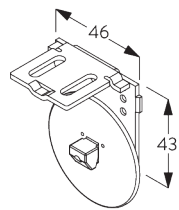

FITTING

A. FITTING INFORMATION

For detailed fitting information, visit the [Silent Gliss website](#).

Fixing points

Brackets (wall / ceiling)

Installation profile SG 10534 (wall / ceiling)

B. CEILING FITTING

Brackets SG 10873

Installation profile SG 10534, brackets SG 1198 and clamps SG 3033 or SG 3044

Installation profile SG 10534, brackets SG 1198 and click bracket SG 10539

SG 3033
Clamp

SG 3044
Clamp

SG 10534
Installation profile

SG 10539
Bracket

SG 10574
Bracket cover

SG 10873
Bracket

SG 1198
Bracket

C. WALL FITTING

Brackets SG 10873

Installation profile SG 10534, brackets SG 11198 and clamps SG 3033 or SG 3044

Installation profile SG 10534, brackets SG 11198 and click bracket SG 10539