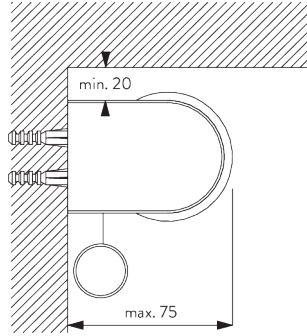

FITTING

A. FITTING INFORMATION

For detailed fitting information, visit the [Silent Gliss website](#).

Fixing points

Brackets (wall / ceiling)

Installation profile SG 10534 (wall / ceiling)

B. CEILING FITTING

Brackets SG 10873

Installation profile SG 10534, brackets SG 1198 and clamps SG 3033 or SG 3044

Installation profile SG 10534, brackets SG 1198 and click bracket SG 10539

SG 3033
Clamp

SG 3044
Clamp

SG 10534
Installation profile

SG 10539
Bracket

SG 10574
Bracket cover

SG 10873
Bracket

SG 1198
Bracket

C. WALL FITTING

Brackets SG 10873

Installation profile SG 10534, brackets SG 11198 and clamps SG 3033 or SG 3044

Installation profile SG 10534, brackets SG 11198 and click bracket SG 10539

SG 3033
Clamp

SG 3044
Clamp

SG 10539
Bracket

SG 10534
Installation profile

SG 10574
Bracket cover

SG 10873
Bracket

SG 11198
Bracket

D. RECESS FITTING