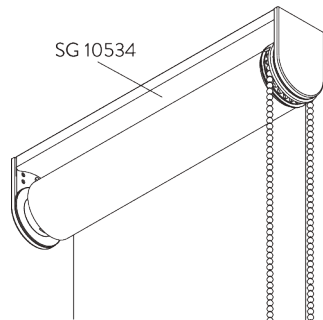

SG 3033
Clamp

SG 3044
Clamp

SG 10539
Bracket

SG 10534
Installation profile

SG 10574
Bracket cover

SG 10873
Bracket

SG 11198
Bracket

D. RECESS FITTING

Brackets SG 10873

Installation profile SG 10534, brackets SG 11198 and clamps SG 3033 or SG 3044

Installation profile SG 10534, brackets SG 11198 and click bracket SG 10539

SG 3033
Clamp

SG 3044
Clamp

SG 10534
Installation profile

SG 10539
Bracket

SG 10574
Bracket cover

SG 10873
Bracket

SG 11198
Bracket

SYSTEM OPTIONS

A. FABRIC ROLL-OFF

A: Fabric roll-off window side (standard)
B: Fabric roll-off room side (option)

B. INSTALLATION PROFILE

PARTS

A. STANDARD PARTS

SG 4226

Double tape 30 mm

SG 4227

Tube ø 32 mm

SG 4234

PVC strip 12 mm