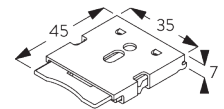

FITTING

A. FITTING INFORMATION

For detailed fitting information, visit the [Silent Gliss website](#).

Fixing points

Brackets (wall / ceiling)

Installation profile SG 10534 (wall / ceiling)

B. CEILING FITTING

Brackets SG 10873

Installation profile SG 10534, brackets SG 1198 and clamps SG 3033 or SG 3044

Installation profile SG 10534, brackets SG 1198 and click bracket SG 10539

SG 3033
Clamp

SG 3044
Clamp

SG 10534
Installation profile

SG 10539
Bracket

SG 10574
Bracket cover

SG 10873
Bracket

SG 1198
Bracket

C. WALL FITTING

Brackets SG 10873

Installation profile SG 10534, brackets SG 11198 and clamps SG 3033 or SG 3044

Installation profile SG 10534, brackets SG 11198 and click bracket SG 10539