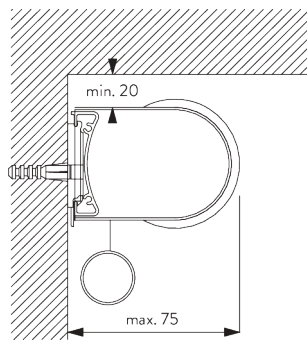

Brackets SG 10873

Installation profile SG 10534, brackets SG 1198 and clamps SG 3033 or SG 3044

Installation profile SG 10534, brackets SG 1198 and click bracket SG 10539

SG 3033
Clamp

SG 3044
Clamp

SG 10534
Installation profile

SG 10539
Bracket

SG 10574
Bracket cover

SG 10873
Bracket

SG 1198
Bracket

C. WALL FITTING

Brackets SG 10873

Installation profile SG 10534, brackets SG 11198 and clamps SG 3033 or SG 3044

Installation profile SG 10534, brackets SG 11198 and click bracket SG 10539

SG 3033
Clamp

SG 3044
Clamp

SG 10539
Bracket

SG 10534
Installation profile

SG 10574
Bracket cover

SG 10873
Bracket

SG 11198
Bracket

D. RECESS FITTING