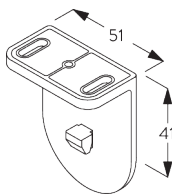

SYSTEM SPECIFICATIONS

A. SYSTEM DIMENSIONS

1.8 m

50 cm

2.8 m

5 m²

2.5 kg

Recommended width /
height ratio
max. 1:3

SG 10539
Bracket

SG 10574
Bracket cover

SG 10873
Bracket

SG 1198
Bracket

C. WALL FITTING

Brackets SG 10873

Installation profile SG 10534, brackets SG 11198 and clamps SG 3033 or SG 3044

Installation profile SG 10534, brackets SG 11198 and click bracket SG 10539

SG 3033
Clamp

SG 3044
Clamp

SG 10539
Bracket

SG 10534
Installation profile

SG 10574
Bracket cover

SG 10873
Bracket

SG 11198
Bracket

D. RECESS FITTING

Brackets SG 10873

Installation profile SG 10534, brackets SG 11198 and clamps SG 3033 or SG 3044

Installation profile SG 10534, brackets SG 11198 and click bracket SG 10539

SG 3033
Clamp

SG 3044
Clamp

SG 10534
Installation profile