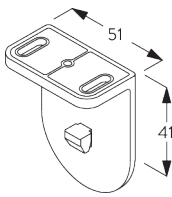

SYSTEM SPECIFICATIONS

A. SYSTEM DIMENSIONS

1.8 m

50 cm

2.8 m

5 m²

2.5 kg

Recommended width /
height ratio
max. 1:3

FITTING

A. FITTING INFORMATION

For detailed fitting information, visit the [Silent Gliss website](#).

Fixing points

Brackets (wall / ceiling)

Installation profile SG 10534 (wall / ceiling)

B. CEILING FITTING

Brackets SG 10873

Installation profile SG 10534, brackets SG 1198 and clamps SG 3033 or SG 3044

Installation profile SG 10534, brackets SG 1198 and click bracket SG 10539

SG 3033
Clamp

SG 3044
Clamp

SG 10534
Installation profile

SG 10539
Bracket

SG 10574
Bracket cover

SG 10873
Bracket

SG 1198
Bracket

C. WALL FITTING

Brackets SG 10873

Installation profile SG 10534, brackets SG 11198 and clamps SG 3033 or SG 3044

Installation profile SG 10534, brackets SG 11198 and click bracket SG 10539