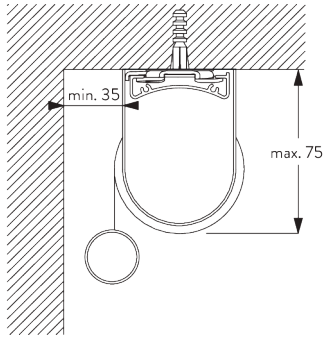

SYSTEM SPECIFICATIONS

A. SYSTEM DIMENSIONS

1.8 m

50 cm

2.8 m

5 m²

2.5 kg

Recommended width /
height ratio
max. 1:3

FITTING

A. FITTING INFORMATION

For detailed fitting information, visit the [Silent Gliss website](#).

Fixing points

Brackets (wall / ceiling)

Installation profile SG 10534 (wall / ceiling)

B. CEILING FITTING

Brackets SG 10873

Installation profile SG 10534, brackets SG 1198 and clamps SG 3033 or SG 3044

Installation profile SG 10534, brackets SG 1198 and click bracket SG 10539

SG 3033
Clamp

SG 3044
Clamp

SG 10534
Installation profile