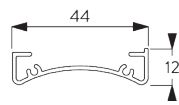

FITTING

A. FITTING INFORMATION

For detailed fitting information, visit the [Silent Gliss website](#).

Fixing points

Brackets (wall / ceiling)

Installation profile SG 10534 (wall / ceiling)

B. CEILING FITTING

Brackets SG 10873

Installation profile SG 10534, brackets SG 1198 and clamps SG 3033 or SG 3044

Installation profile SG 10534, brackets SG 1198 and click bracket SG 10539

SG 3033
Clamp

SG 3044
Clamp

SG 10534
Installation profile

SG 10539
Bracket

SG 10574
Bracket cover

SG 10873
Bracket

SG 1198
Bracket

C. WALL FITTING

Brackets SG 10873

Installation profile SG 10534, brackets SG 11198 and clamps SG 3033 or SG 3044

Installation profile SG 10534, brackets SG 11198 and click bracket SG 10539