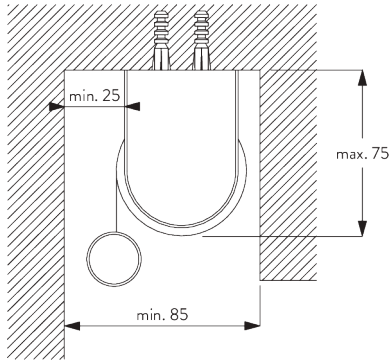

SYSTEM SPECIFICATIONS

A. SYSTEM DIMENSIONS

1.8 m

50 cm

2.8 m

5 m²

2.5 kg

Recommended width /
height ratio
max. 1:3

SG 10539
Bracket

SG 10574
Bracket cover

SG 10873
Bracket

SG 1198
Bracket

C. WALL FITTING

Brackets SG 10873

Installation profile SG 10534, brackets SG 11198 and clamps SG 3033 or SG 3044

Installation profile SG 10534, brackets SG 11198 and click bracket SG 10539

SG 3033
Clamp

SG 3044
Clamp

SG 10539
Bracket

SG 10534
Installation profile

SG 10574
Bracket cover

SG 10873
Bracket

SG 11198
Bracket

D. RECESS FITTING

Brackets SG 10873

Installation profile SG 10534, brackets SG 11198 and clamps SG 3033 or SG 3044

Installation profile SG 10534, brackets SG 11198 and click bracket SG 10539

SG 3033
Clamp

SG 3044
Clamp

SG 10534
Installation profile