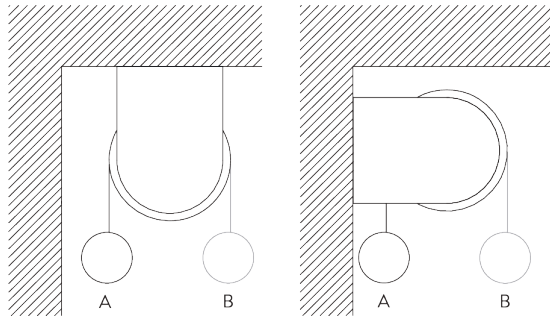

Brackets SG 10873

Installation profile SG 10534, brackets SG 11198 and clamps SG 3033 or SG 3044

Installation profile SG 10534, brackets SG 11198 and click bracket SG 10539

SG 3033
Clamp

SG 3044
Clamp

SG 10534
Installation profile

SG 10539
Bracket

SG 10574
Bracket cover

SG 10873
Bracket

SG 11198
Bracket

SYSTEM OPTIONS

A. FABRIC ROLL-OFF

A: Fabric roll-off window side (standard)
B: Fabric roll-off room side (option)

B. INSTALLATION PROFILE

PARTS

A. STANDARD PARTS

SG 4226

Double tape 30 mm

SG 4227

Tube ø 32 mm

SG 4234

PVC strip 12 mm