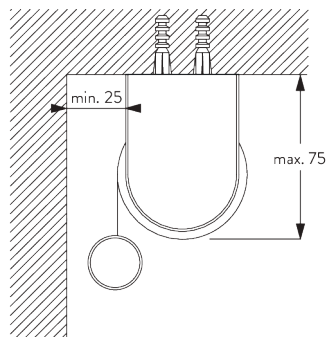

FITTING

A. FITTING INFORMATION

For detailed fitting information, visit the [Silent Gliss website](#).

Fixing points

Brackets (wall / ceiling)

Installation profile SG 10534 (wall / ceiling)

B. CEILING FITTING

Brackets SG 10873

Installation profile SG 10534, brackets SG 1198 and clamps SG 3033 or SG 3044

Installation profile SG 10534, brackets SG 1198 and click bracket SG 10539

SG 3033
Clamp

SG 3044
Clamp

SG 10534
Installation profile