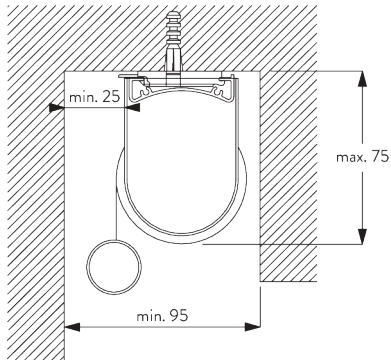

SYSTEM SPECIFICATIONS

A. SYSTEM DIMENSIONS

1.8 m

50 cm

2.8 m

5 m²

2.5 kg

Recommended width /
height ratio
max. 1:3

SG 10539
Bracket

SG 10574
Bracket cover

SG 10873
Bracket

SG 1198
Bracket

C. WALL FITTING

Brackets SG 10873

Installation profile SG 10534, brackets SG 11198 and clamps SG 3033 or SG 3044

Installation profile SG 10534, brackets SG 11198 and click bracket SG 10539

SG 3033
Clamp

SG 3044
Clamp

SG 10539
Bracket

SG 10534
Installation profile

SG 10574
Bracket cover

SG 10873
Bracket

SG 11198
Bracket

D. RECESS FITTING

Brackets SG 10873

Installation profile SG 10534, brackets SG 11198 and clamps SG 3033 or SG 3044

Installation profile SG 10534, brackets SG 11198 and click bracket SG 10539

SG 3033
Clamp

SG 3044
Clamp

SG 10534
Installation profile