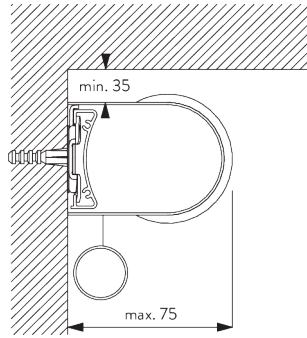

FITTING

A. FITTING INFORMATION

For detailed fitting information, visit the [Silent Gliss website](#).

Fixing points

Brackets (wall / ceiling)

Installation profile SG 10534 (wall / ceiling)

B. CEILING FITTING

Brackets SG 10873

Installation profile SG 10534, brackets SG 1198 and clamps SG 3033 or SG 3044

Installation profile SG 10534, brackets SG 1198 and click bracket SG 10539

SG 3033
Clamp

SG 3044
Clamp

SG 10534
Installation profile

SG 10539
Bracket

SG 10574
Bracket cover

SG 10873
Bracket

SG 1198
Bracket

C. WALL FITTING

Brackets SG 10873

Installation profile SG 10534, brackets SG 11198 and clamps SG 3033 or SG 3044

Installation profile SG 10534, brackets SG 11198 and click bracket SG 10539

SG 3033
Clamp

SG 3044
Clamp

SG 10539
Bracket

SG 10534
Installation profile

SG 10574
Bracket cover

SG 10873
Bracket

SG 11198
Bracket

D. RECESS FITTING