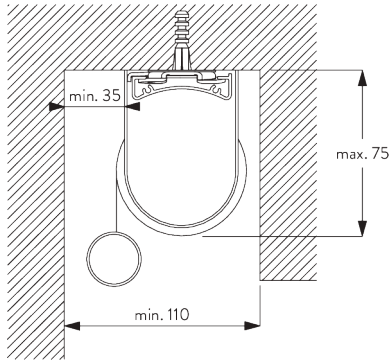

SG 10539
Bracket

SG 10574
Bracket cover

SG 10873
Bracket

SG 1198
Bracket

C. WALL FITTING

Brackets SG 10873

Installation profile SG 10534, brackets SG 11198 and clamps SG 3033 or SG 3044

Installation profile SG 10534, brackets SG 11198 and click bracket SG 10539

SG 3033
Clamp

SG 3044
Clamp

SG 10539
Bracket

SG 10534
Installation profile

SG 10574
Bracket cover

SG 10873
Bracket

SG 11198
Bracket

D. RECESS FITTING

Brackets SG 10873

Installation profile SG 10534, brackets SG 11198 and clamps SG 3033 or SG 3044

Installation profile SG 10534, brackets SG 11198 and click bracket SG 10539

SG 3033
Clamp

SG 3044
Clamp

SG 10534
Installation profile