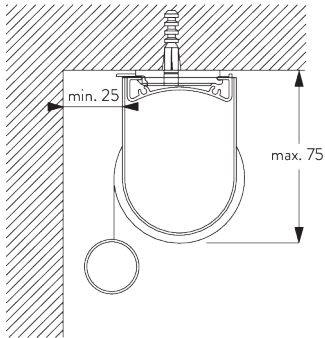

SYSTEM SPECIFICATIONS

A. SYSTEM DIMENSIONS

1.8 m

50 cm

2.8 m

5 m²

2.5 kg

Recommended width /
height ratio
max. 1:3

FITTING

A. FITTING INFORMATION

For detailed fitting information, visit the [Silent Gliss website](#).

Fixing points

Brackets (wall / ceiling)

Installation profile SG 10534 (wall / ceiling)

B. CEILING FITTING

Brackets SG 10873

Installation profile SG 10534, brackets SG 1198 and clamps SG 3033 or SG 3044

Installation profile SG 10534, brackets SG 1198 and click bracket SG 10539

SG 3033
Clamp

SG 3044
Clamp

SG 10534
Installation profile