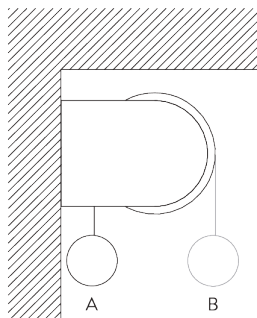

A: Fabric roll-off window side (standard)
B: Fabric roll-off room side (option)