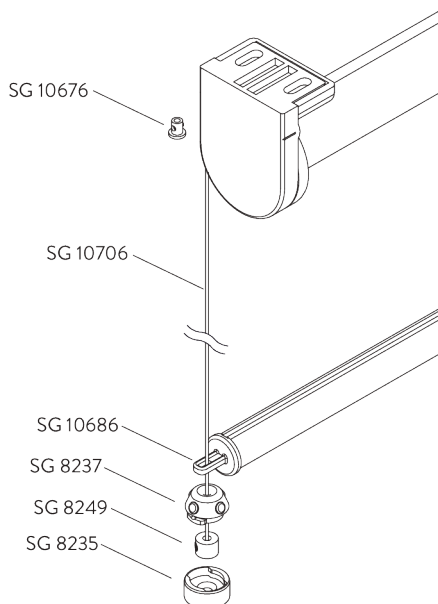

B. SIDE GUIDES

Additional parts:

- 2x SG 8235 Side guide wire base short
- 2x SG 8237 Side guide wire holder
- 2x SG 8249 Side guide device
- 2x SG 10676 Device
- 2x SG 10686 Side guide end cover
- 2x SG 10706 Side guide wire $\varnothing$ 1.3 mm x 2.6 m

Optional parts:

- 2x SG 8236 Side guide wire base long
- 2x SG 10643 Side guide wire $\varnothing$ 1.3 mm x 4.2 m
- 1x SG 10669 Side guide double base long
- 1x SG 10673 Side guide double base short
- 1x SG 10701 Side guide double wire holder

Note:

- Light gaps increase when side-guide option is used
- Up to 15° from vertical