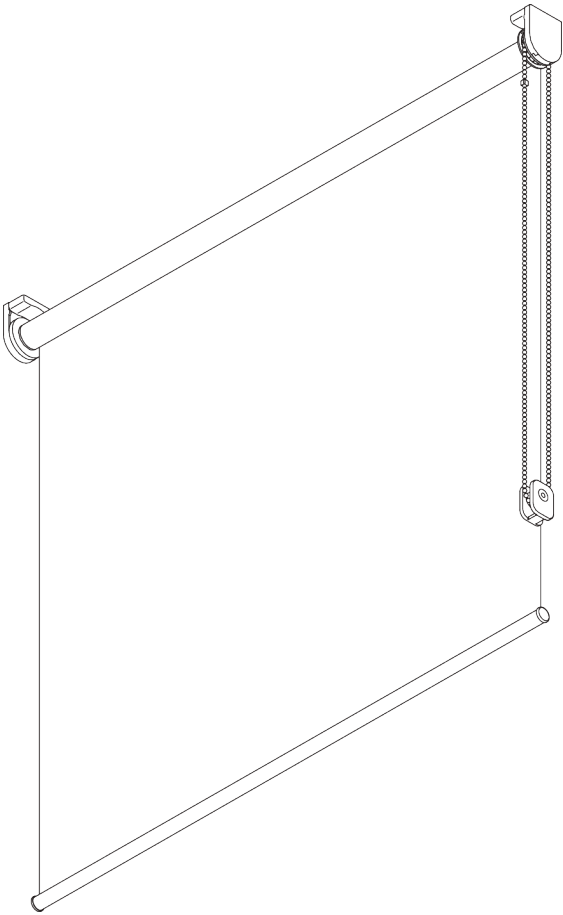

## PRODUCT INFORMATION

- **Operation:** chain
- **Range:** S
- **Fitting:** ceiling, wall, recess
- **Colours:** 20 colours plus silver
- **Fabrics:** refer to Silent Gliss fabric collection

### **Features:**

- Stainless steel bead chain
- Click-in brackets