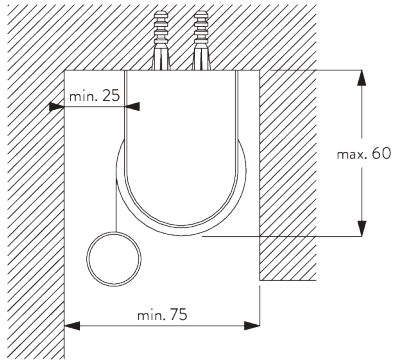

D. RECESS FITTING

SG 10683
Bracket cover

E. FITTING WITH SIDE GUIDE OPTION