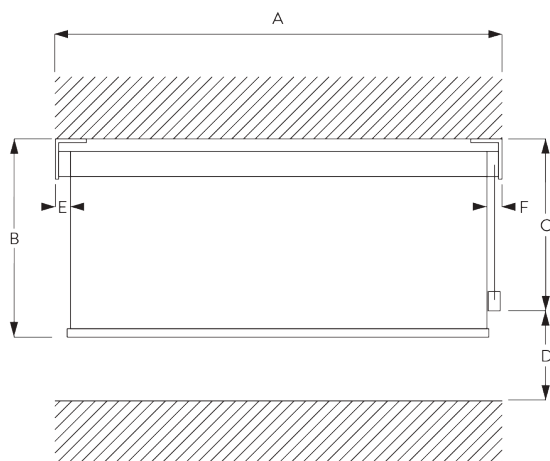

### Profile information

**SG 10533**

Tube ø 25 mm

**SG 10687**

Bottom bar

## C. HOW TO MEASURE

- A: System width
- B: System height
- C: Chain height
- D: Safety Retainer SG 10731 min. 150 cm above floor
- E: Light gap: 16 mm
- F: Light gap operation side: 21 mm