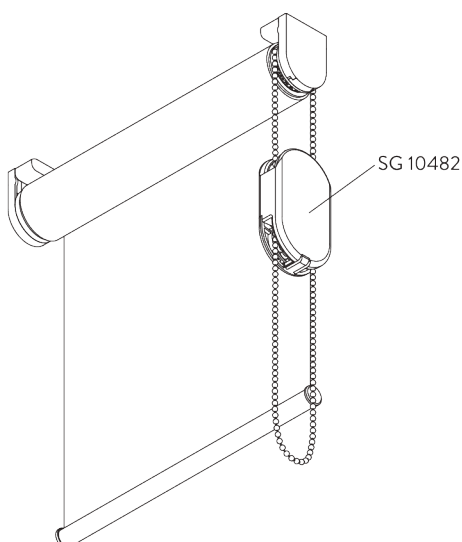

C. CHILD SAFETY DEVICE

The child safety device SG 10482 releases the chain should the pulling force exceed 6 kg.

Note:

System to be installed so chain loop of child safety device ends at least 60 cm above floor.