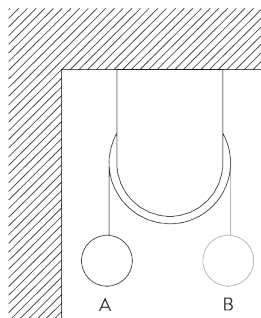

A: Fabric roll-off window side (standard)
B: Fabric roll-off room side (option)